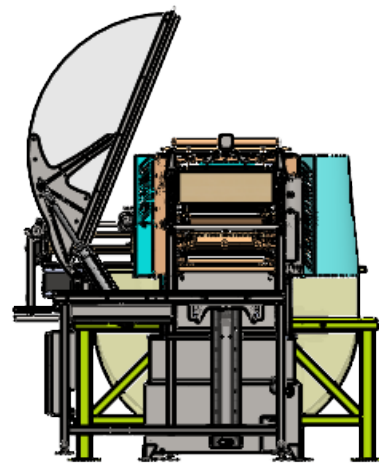

TOP VIEW

35'-9.00"

SIDE VIEW

FRONT VIEW

SUNNYBEE 120 FRAME EXTRACTING LINE  
2024 DIMENSION DRAWINGS