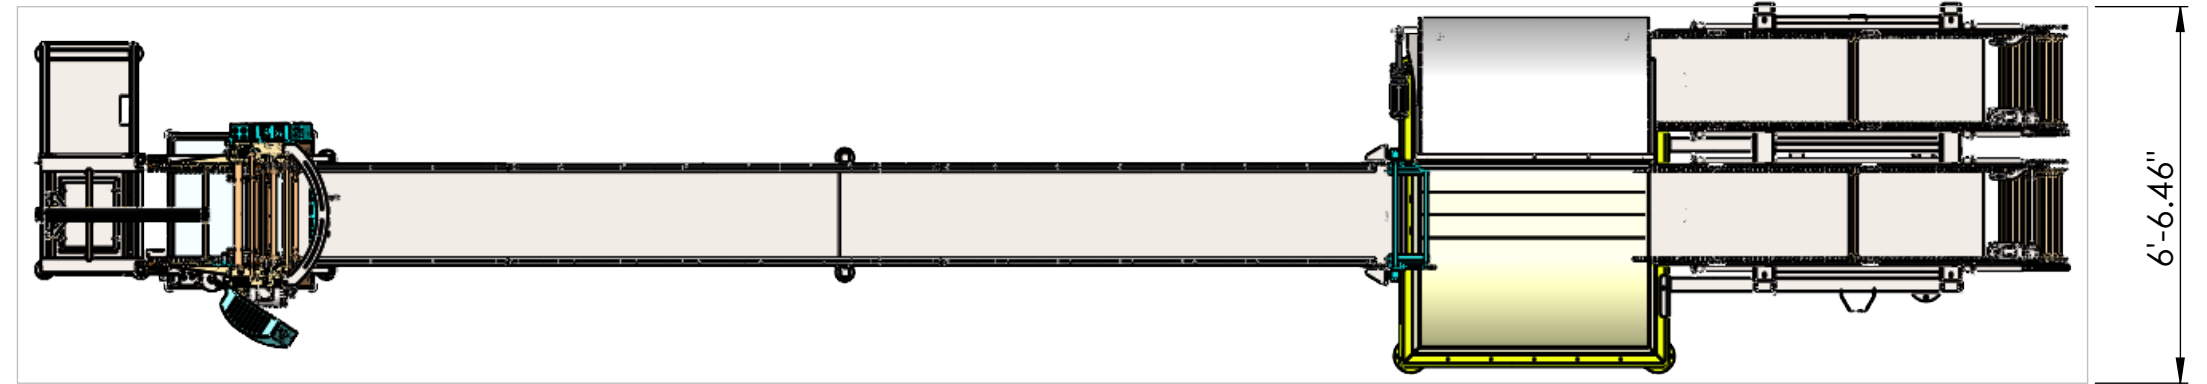

TOP VIEW

35'-9.00"

SIDE VIEW

FRONT VIEW

SUNNYBEE 120 FRAME EXTRACTING LINE  
2024 DIMENSION DRAWINGS