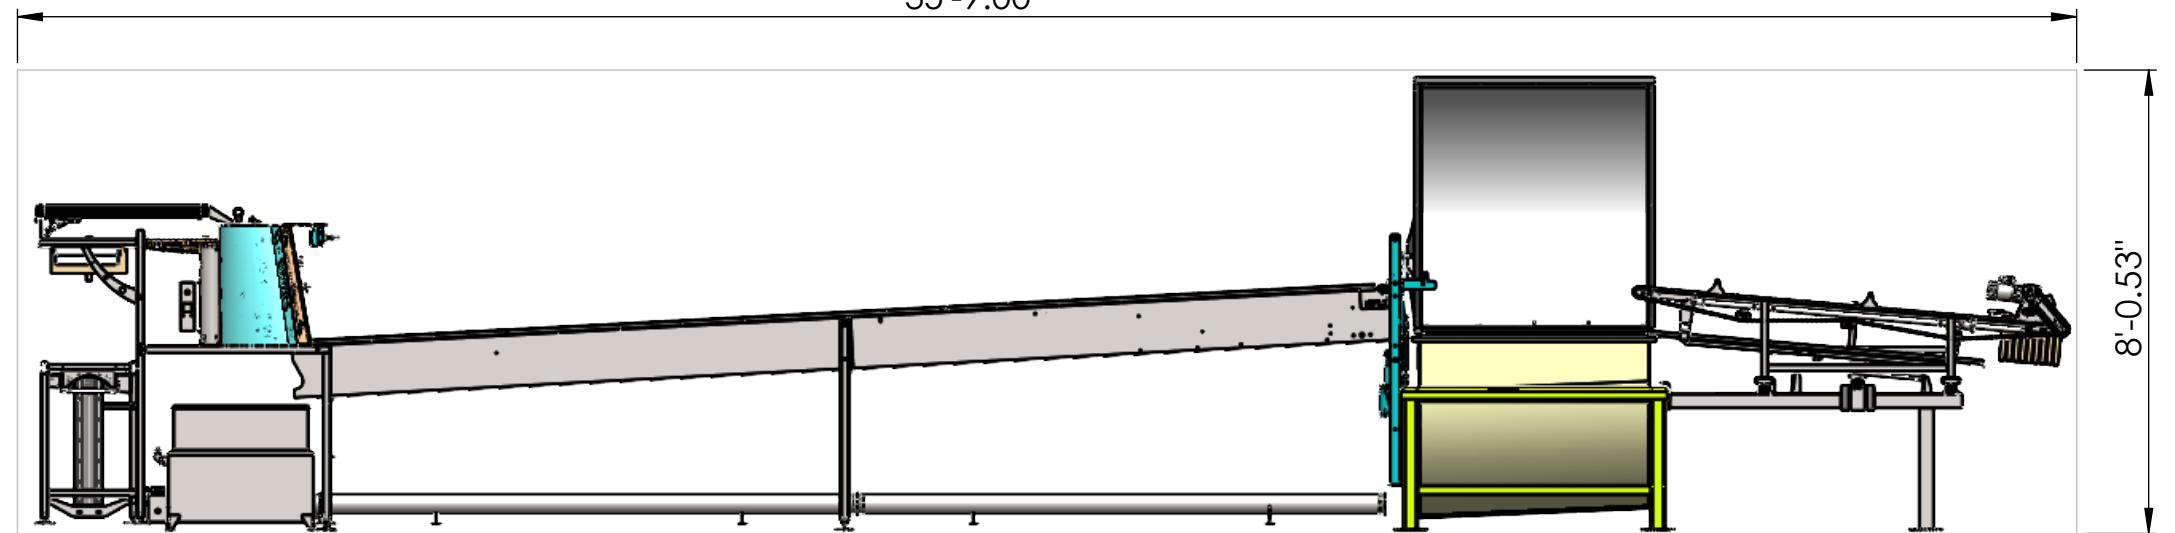

TOP VIEW

35'-9.00"

SIDE VIEW

FRONT VIEW

SUNNYBEE 120 FRAME EXTRACTING LINE  
2024 DIMENSION DRAWINGS