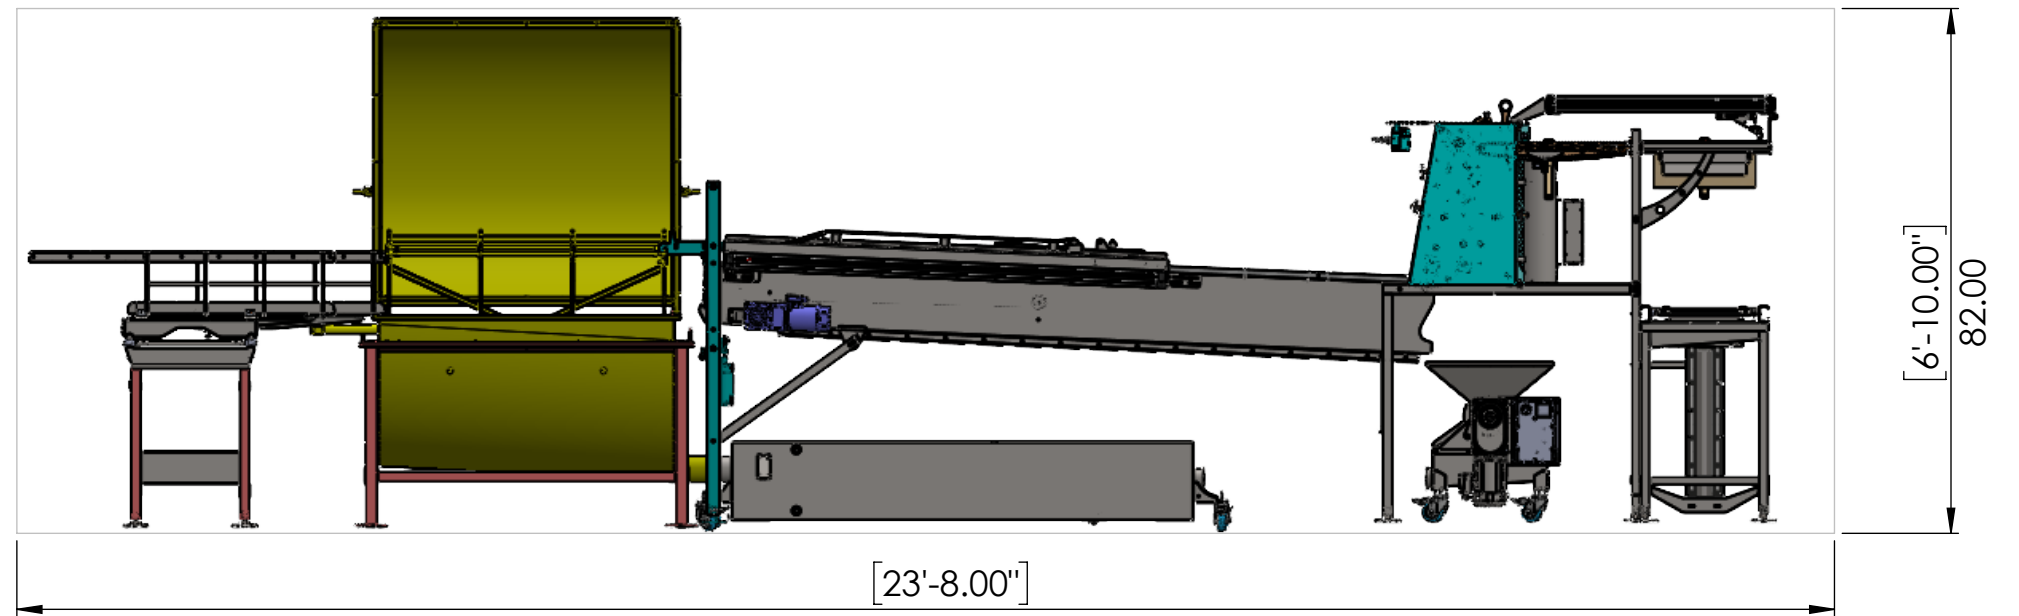

SUNNYBEE 60 FRAME EXTRACTING LINE

2024 DIMENSION DRAWINGS

[23'-8.00"]
284.00
TOP VIEW

SIDE VIEW

[23'-8.00"]
284.00
FRONT VIEW