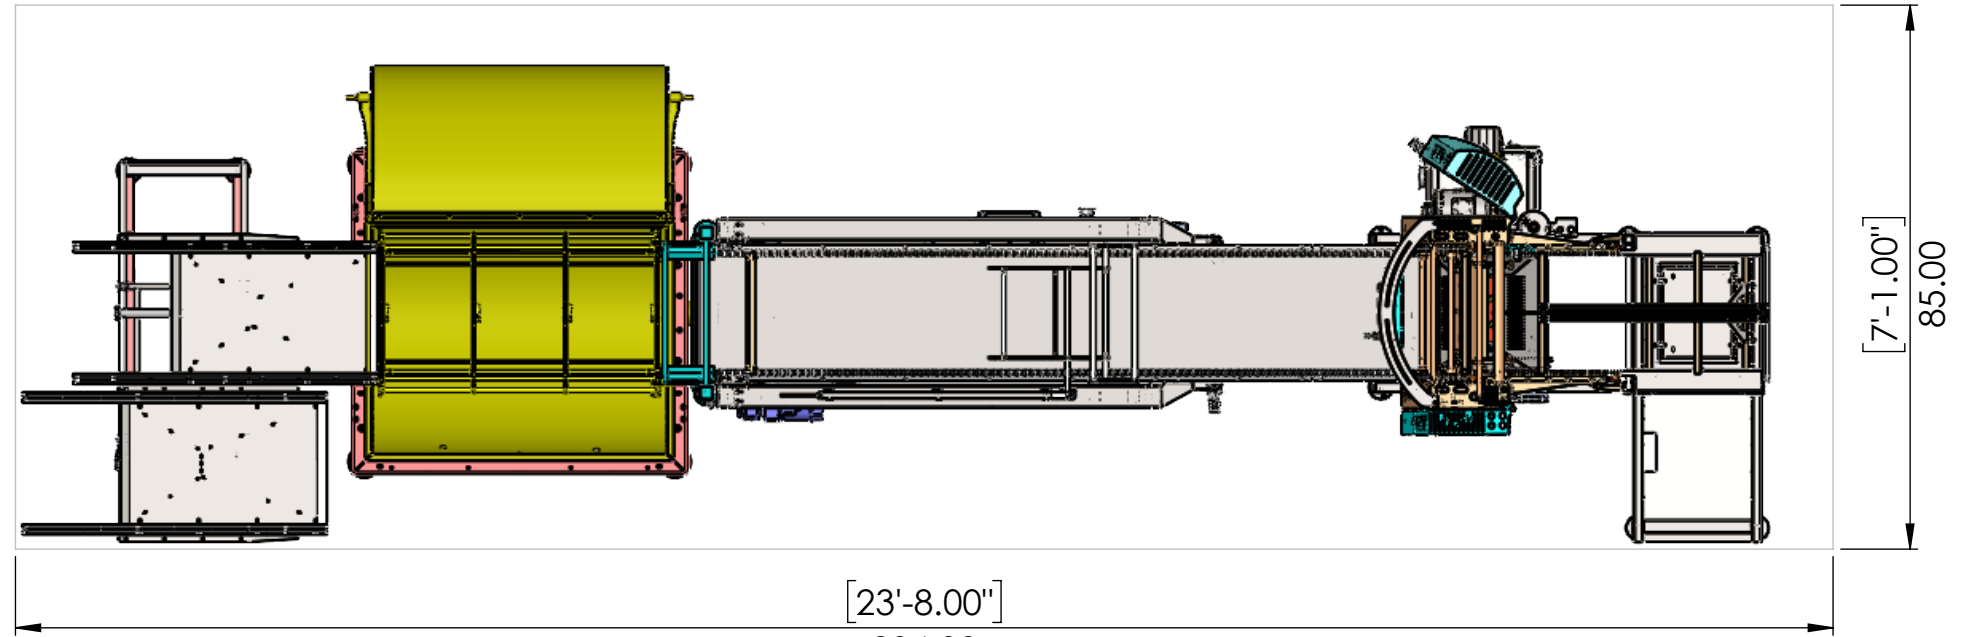

SUNNYBEE 60 FRAME EXTRACTING LINE

2024 DIMENSION DRAWINGS

[23'-8.00"]
284.00
TOP VIEW

SIDE VIEW

[23'-8.00"]
284.00
FRONT VIEW