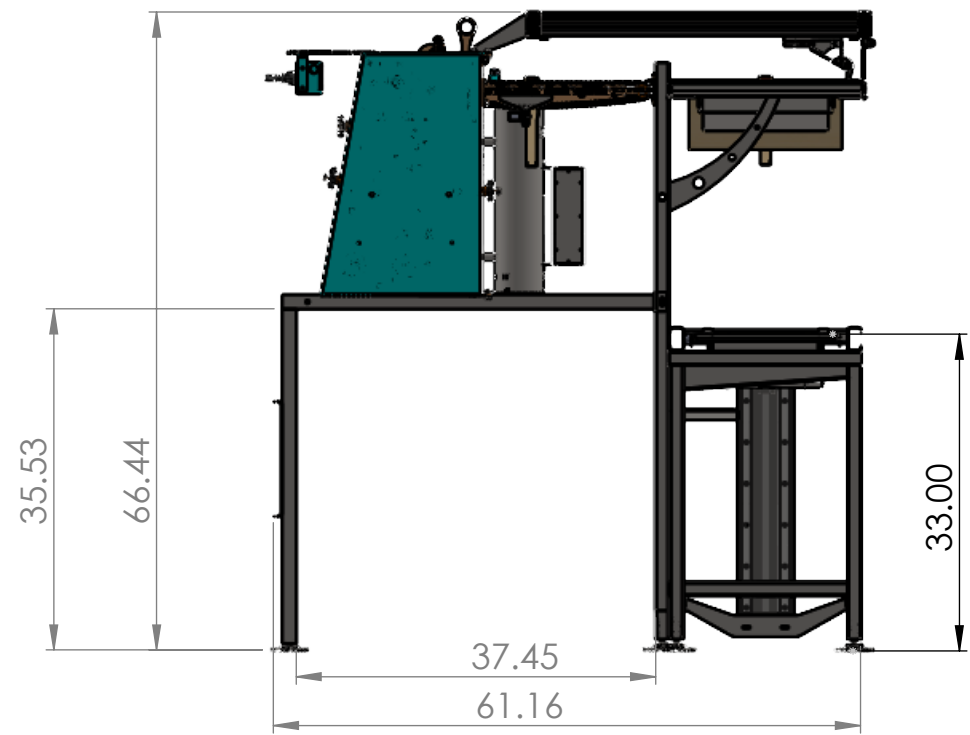

SUNNYBEE UNCAPPER/DEBOXER DIMENSIONS 2024

NOTE; Dimensions are in inches.

Control pendant can be mounted as per users recommendation.