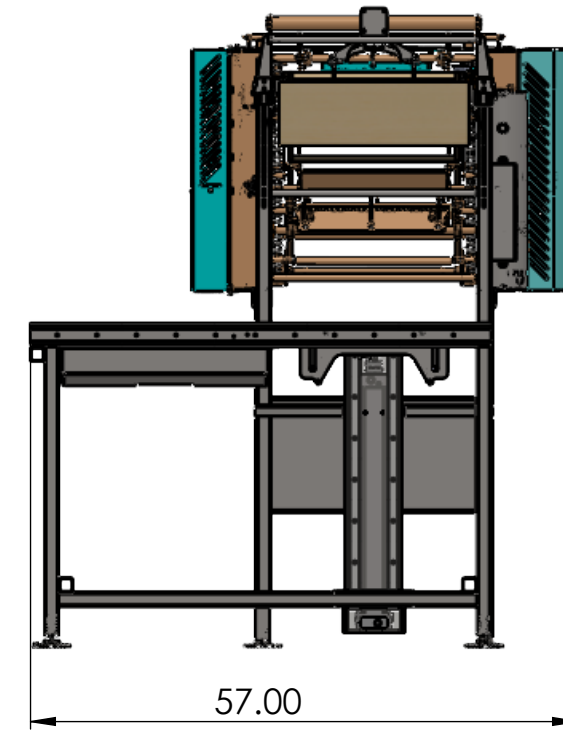

SUNNYBEE UNCAPPER/DEBOXER DIMENSIONS 2024

NOTE; Dimensions are in inches.

Control pendant can be mounted as per users recommendation.