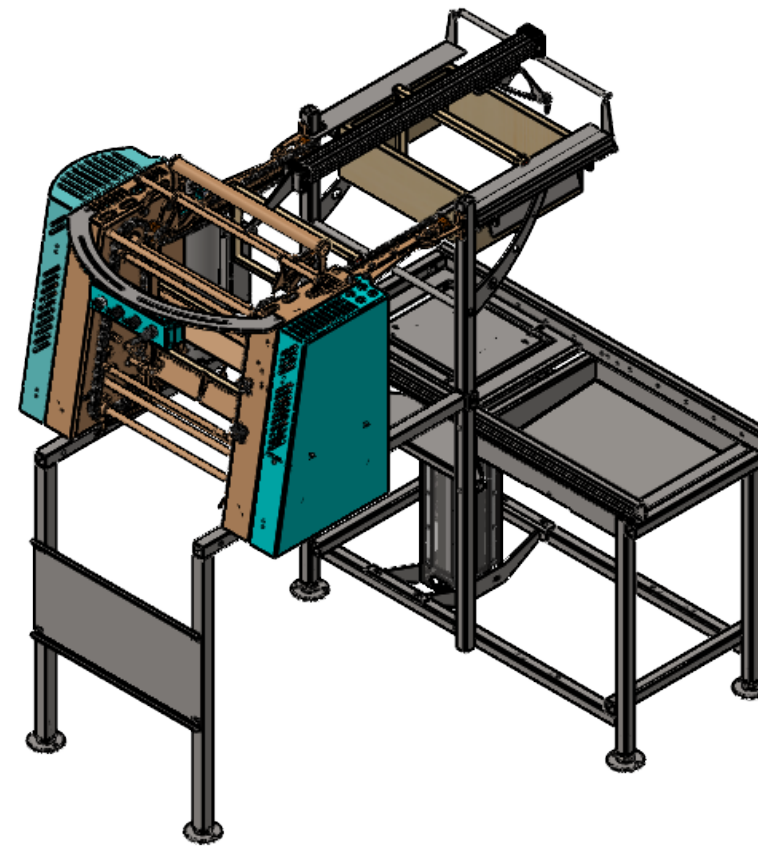

SUNNYBEE UNCAPPER/DEBOXER DIMENSIONS 2024

NOTE; Dimensions are in inches.

Control pendant can be mounted as per users recommendation.